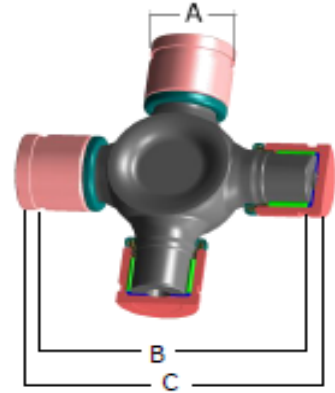

P/N: 74081485

1555

P/N: 74081555

A	28.58mm (1.125")
B	65.71mm (2.587")
C	94.43mm (3.718")

A	30.18mm (1.188")
B	N/A
C	92.00mm (3.622")

A	30.17mm (1.188")
B	N/A
C	106.2mm (4.181")

A	34.91mm (1.374")
B	75.04mm (2.954")
C	106.2mm (4.181")

A	34.9mm (1.374")
B	74.14mm (2.92")
C	126.1mm (4.965")

A	Cup Diameter
B	Retaining Clip Groove Distance
C	Overall Length

Demand the original.

Axle Components | Driveshaft Components | Repair Kits