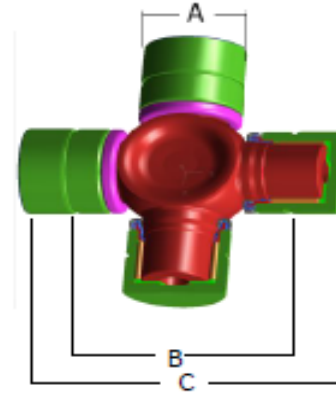

Universal Joint Series

1344

P/N: 12479126

1355

P/N: 19256728

1415

P/N: 74085339

1485

P/N: 74081485

1555

P/N: 74081555

A	28.58mm (1.125")
B	65.71mm (2.587")
C	94.43mm (3.718")

A	30.18mm (1.188")
B	N/A
C	92.00mm (3.622")

A	30.17mm (1.188")
B	N/A
C	106.2mm (4.181")

A	34.91mm (1.374")
B	75.04mm (2.954")
C	106.2mm (4.181")

A	34.9mm (1.374")
B	74.14mm (2.92")
C	126.1mm (4.965")

A	Cup Diameter
B	Retaining Clip Groove Distance
C	Overall Length

Demand the original.

Axle Components | Driveshaft Components | Repair Kits