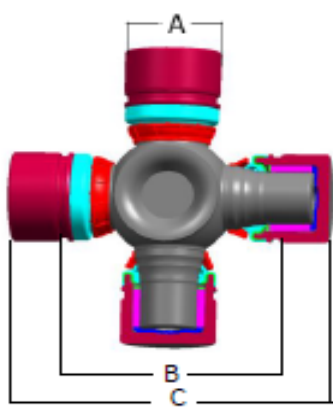

Universal Joint Series

1344

P/N: 12479126

1355

P/N: 19256728

1415

P/N: 74085339

1485

P/N: 74081485

1555

P/N: 74081555

A	28.58mm (1.125")
B	65.71mm (2.587")
C	94.43mm (3.718")

A	30.18mm (1.188")
B	N/A
C	92.00mm (3.622")

A	30.17mm (1.188")
B	N/A
C	106.2mm (4.181")

A	34.91mm (1.374")
B	75.04mm (2.954")
C	106.2mm (4.181")

A	34.9mm (1.374")
B	74.14mm (2.92")
C	126.1mm (4.965")

A	Cup Diameter
B	Retaining Clip Groove Distance
C	Overall Length

Demand the original.

Axle Components | Driveshaft Components | Repair Kits