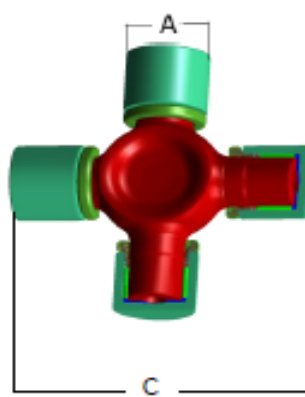

Universal Joint Series

1344

P/N: 12479126

1355

P/N: 19256728

1415

P/N: 74085339

1485

P/N: 74081485

1555

P/N: 74081555

A	28.58mm (1.125")
B	65.71mm (2.587")
C	94.43mm (3.718")

A	30.18mm (1.188")
B	N/A
C	92.00mm (3.622")

A	30.17mm (1.188")
B	N/A
C	106.2mm (4.181")

A	34.91mm (1.374")
B	75.04mm (2.954")
C	106.2mm (4.181")

A	34.9mm (1.374")
B	74.14mm (2.92")
C	126.1mm (4.965")

A	Cup Diameter
B	Retaining Clip Groove Distance
C	Overall Length

Demand the original.

Axle Components | Driveshaft Components | Repair Kits