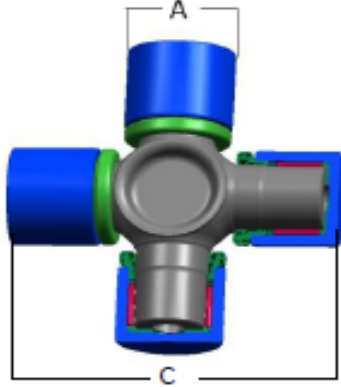

1355

P/N: 19256728