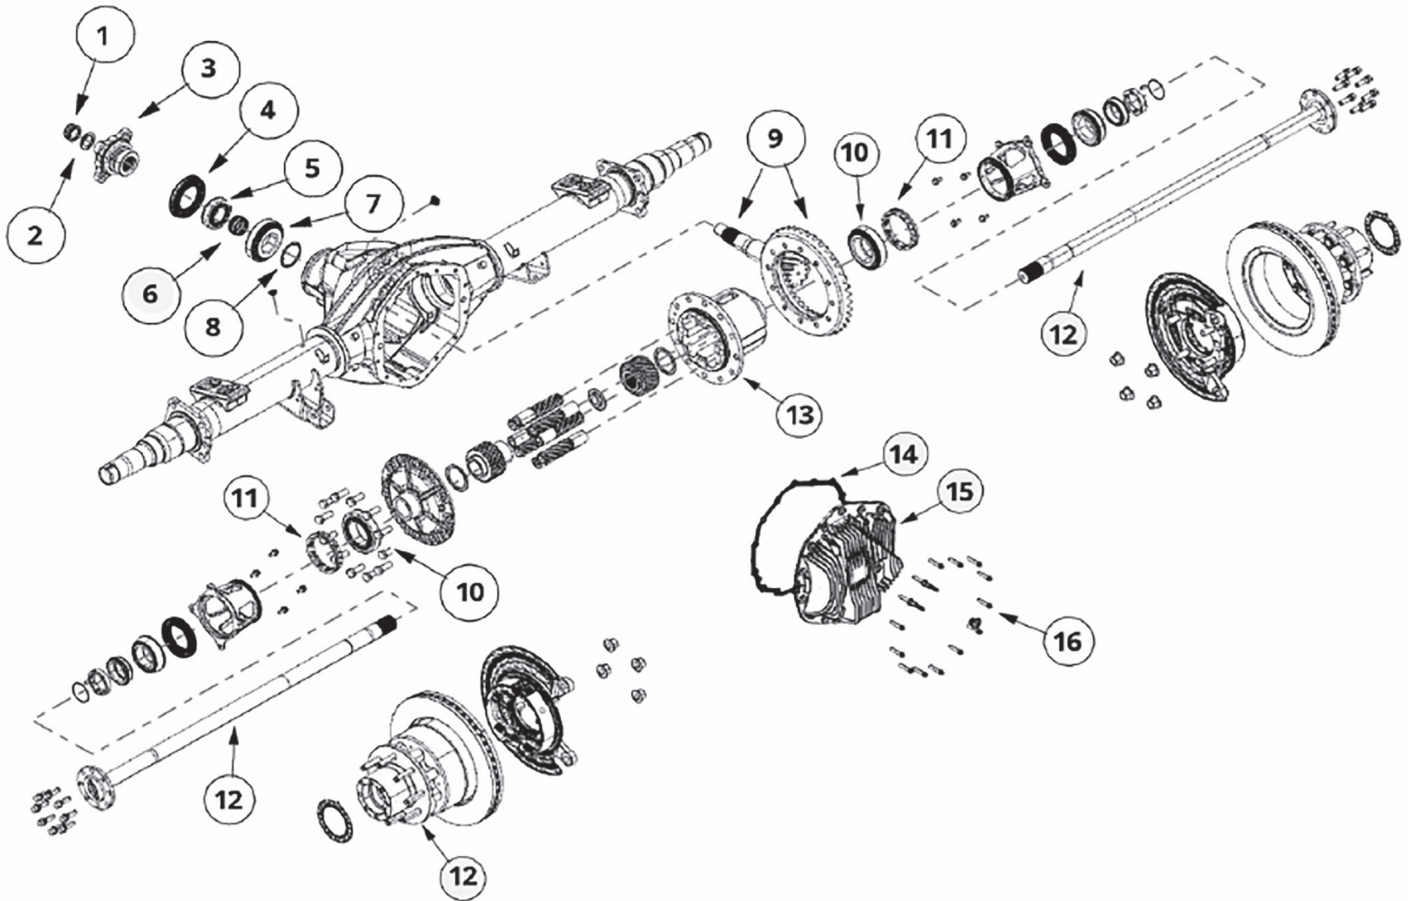

Demand the original.

Axle Components | Driveshaft Components | Repair Kits

AAM 1180 14 Bolt

2014+ RAM 3500 - 11.8" Rear Axle

VEHICLE REFERENCE GUIDE

RAM 3500 DUAL REAR WHEEL 2014+

ILL #	CATALOG PART NUMBER	AAM PART NUMBER	DESCRIPTION	REQ	MODEL YEAR
1	40126149		PINION NUT	1	2014+
2	40003255		PINION WASHER	1	2003+
3	40062272		PINION FLANGE	1	2014+
4	40113398		PINION SEAL	1	2014+
5	9418356		PINION TAIL BEARING ASSEMBLY	1	
6	40011051		COLLAPSIBLE SPACER	1	2003+
7	40089893		PINION HEAD BEARING ASSEMBLY	1	
8			PINION SHIM	1	
9	D118373GSK1	40108500	RING & PINION GEAR KIT (3.73 RATIO) KIT CONTAINS: PINION NUT, PINION SEAL, COLLASIBLE SPACER	1	2014-2016
9	D118410GSK1	40108501	RING & PINION GEAR KIT (4.10 RATIO) KIT CONTAINS: PINION NUT, PINION SEAL, COLLASIBLE SPACER	1	2014-2016
9	D118373GSK2	40147619	RING & PINION GEAR KIT (3.73 RATIO) KIT CONTAINS: PINION NUT, PINION SEAL, COLLASIBLE SPACER	1	2016+
9	D118410GSK2	40142658	RING & PINION GEAR KIT (4.10 RATIO) KIT CONTAINS: PINION NUT, PINION SEAL, COLLASIBLE SPACER	1	2016+
	40022812		RING GEAR BOLTS	12	2003+
10	40016979		DIFFERENTIAL BEARING ASSEMBLY	2	2011+
11	40027067		DIFFERENTIAL BEARING ADJUSTER NUT	2	2003+
12	40022280		AXLE SHAFT DRW LH / RH 1019MM, 30 TOOTH, 8 BOLT	2	2003+
13	40099548		TRACRITE GT - HELICAL GEAR LIMITED SLIP DIFFERENTIAL ASSEMBLY (3 PINION)	1	2003+
14	40005967		COVER PAN GASKET	1	2007+
15	40057537	SEE KIT 74030017	COVER PAN - ALUMINUM	1	2003+
16	40052287		COVER PAN BOLTS	14	2009+

**74067024 11.8" REAR 14 BOLT -
MASTER BEARING KIT**
RAM 3500
MODEL YEAR 2014+

AAM PART #	DESCRIPTION	QTY
40016979	DIFFERENTIAL BEARING ASSEMBLY	2
40089893	PINION HEAD BEARING ASSEMBLY	1
9418356	PINION TAIL BEARING ASSEMBLY	1
40011051	COLLAPSIBLE SPACER	1
40003255	PINION FLANGE WASHER	1
40126149	PINION NUT	1
40113398	PINION SEAL	1